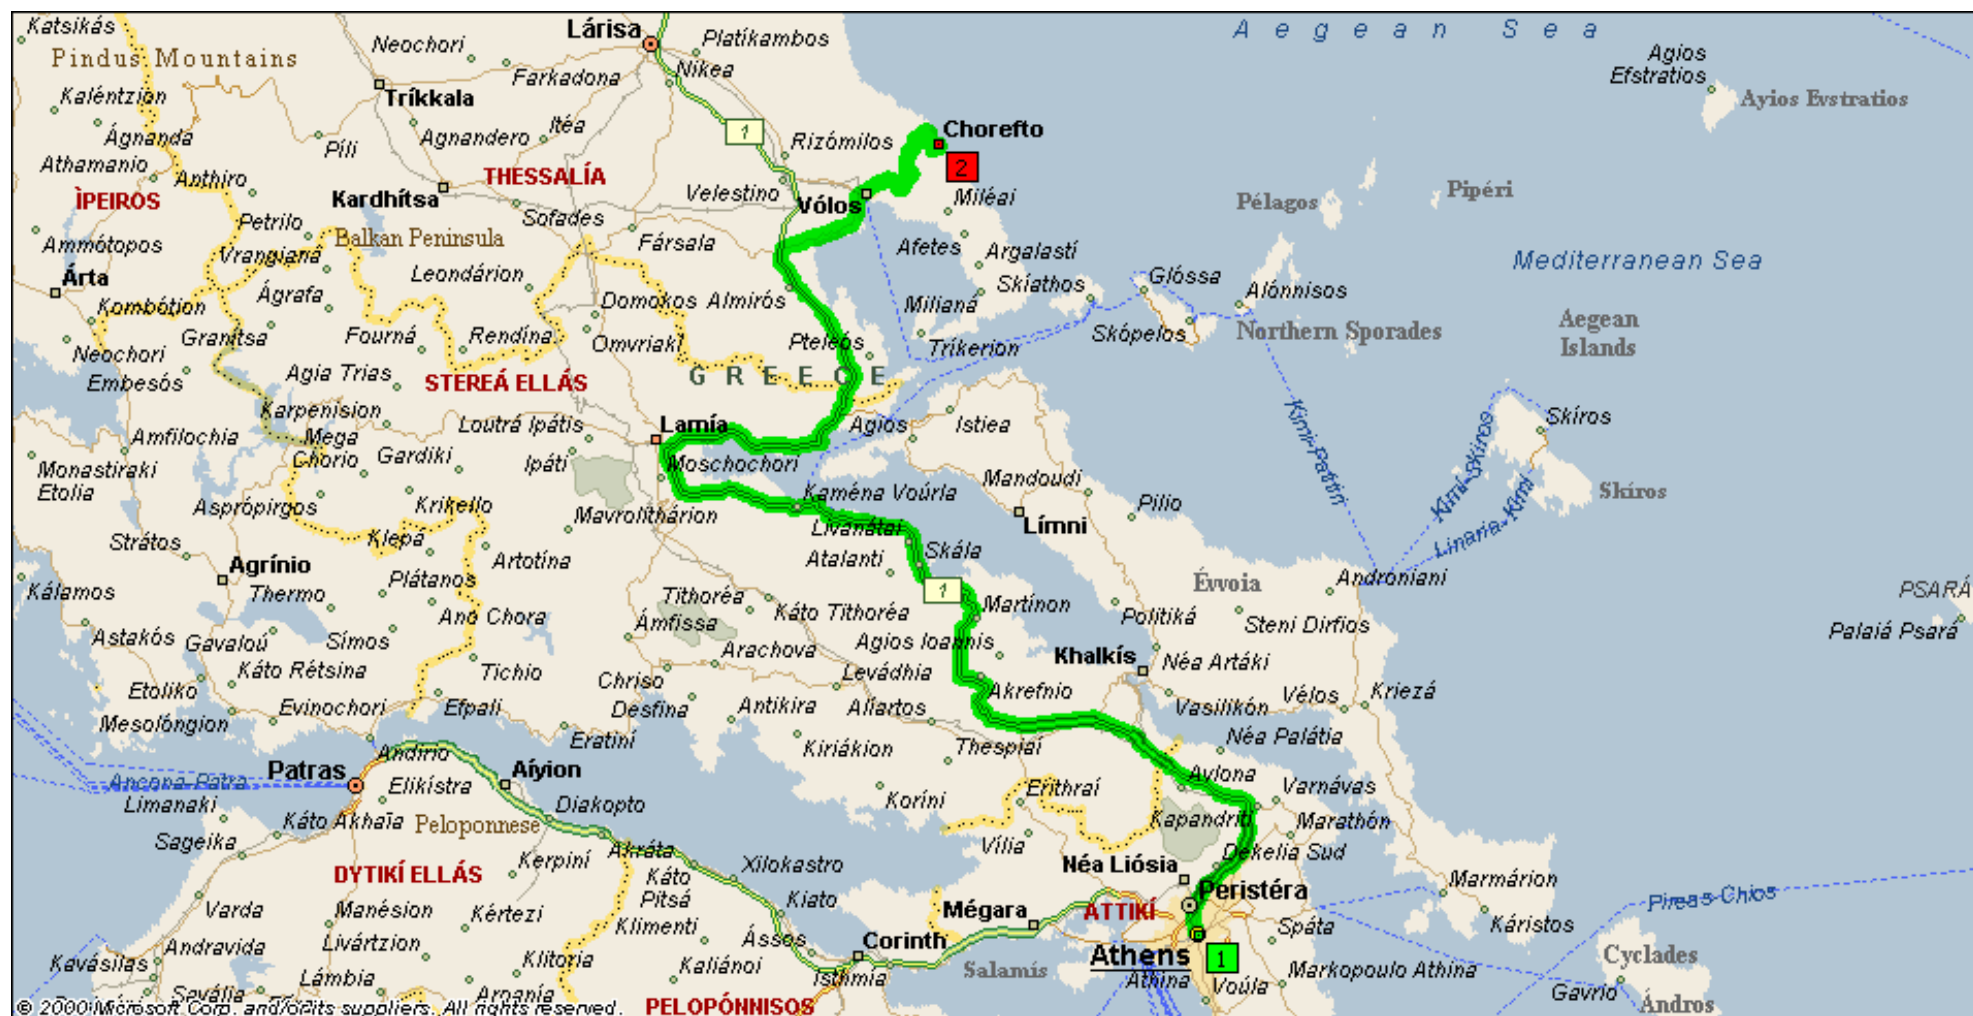

athina_chorefto

From: Athens To: Chorefto

Driving Distance: 359,5 kilometres Time: 4 hours, 10 minutes

Time	Distance	Instruction
9:00 ði	0,0	1 Depart Athens on O Liossion (North-West) for 5,1 km
9:08 ði	5,1	At Athina, bear RIGHT (North) onto 1 [E75] for 48,8 km
9:36 ði	53,9	*Toll road* At Dilesi/Inoi, stay on 1 [E75] (West) for 236,8 km
11:57 ði	290,7	Bear RIGHT (East) onto 30 for 24,4 km
12:20 ii	315,1	Turn RIGHT (East) onto 6 [E92] for 1,0 km

12:22 ì	316,1	Bear LEFT (North-East) onto 34 for 18,4 km
12:43 ì	334,5	Turn LEFT (North-West) onto Local road(s) for 8,8 km
12:53 ì	343,3	Turn LEFT (North-West) onto Local road(s) for 10,0 km
1:03 ì	353,3	At Zagorá, bear LEFT (East) onto Local road(s) for 6,2 km
1:10 ì	359,5	2 Arrive Chorefto