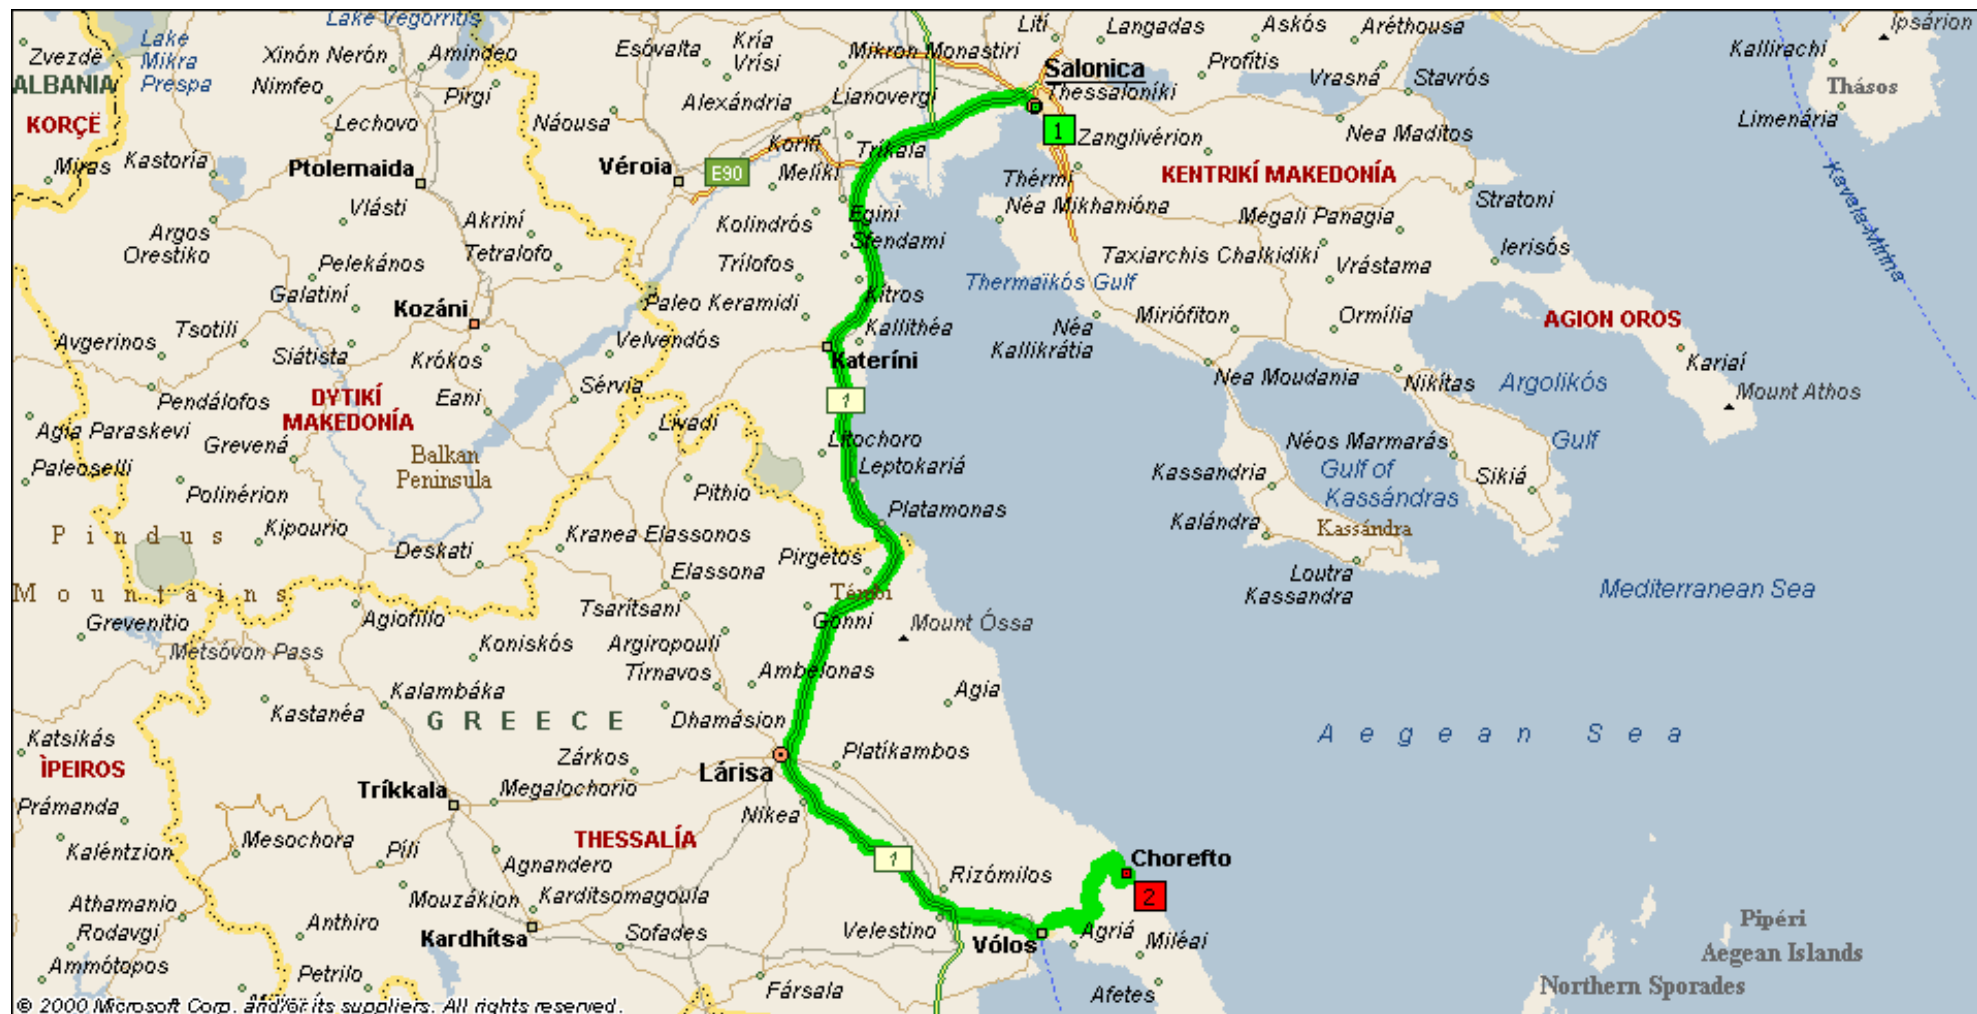

saloniki_chorefto

From: Salonica To: Chorefto

Driving Distance: 250,1 kilometres Time: 3 hours, 2 minutes

Time	Distance	Instruction
9:00 ði	0,0	1 Depart Salonica on Monastiriou (West) for 3,4 km
9:05 ði	3,4	*Toll road* Turn LEFT (South-West) onto 1 [E90] for 186,7 km
10:58 ði	190,1	Turn LEFT (East) onto 6 [E92] for 16,6 km
11:14 ði	206,7	Bear LEFT (North-East) onto 34 for 18,4 km
11:35 ði	225,1	Turn LEFT (North-West) onto Local road(s) for 8,8 km

11:45 ðì	233,9	Turn LEFT (North-West) onto Local road(s) for 10,0 km
11:55 ðì	243,9	At Zagorá, bear LEFT (East) onto Local road(s) for 6,2 km
12:02 ìì	250,1	2 Arrive Chorefto

Copyright © 1988–2000 Microsoft Corp. and/or its suppliers. All rights reserved. <http://www.microsoft.com/autoroute>